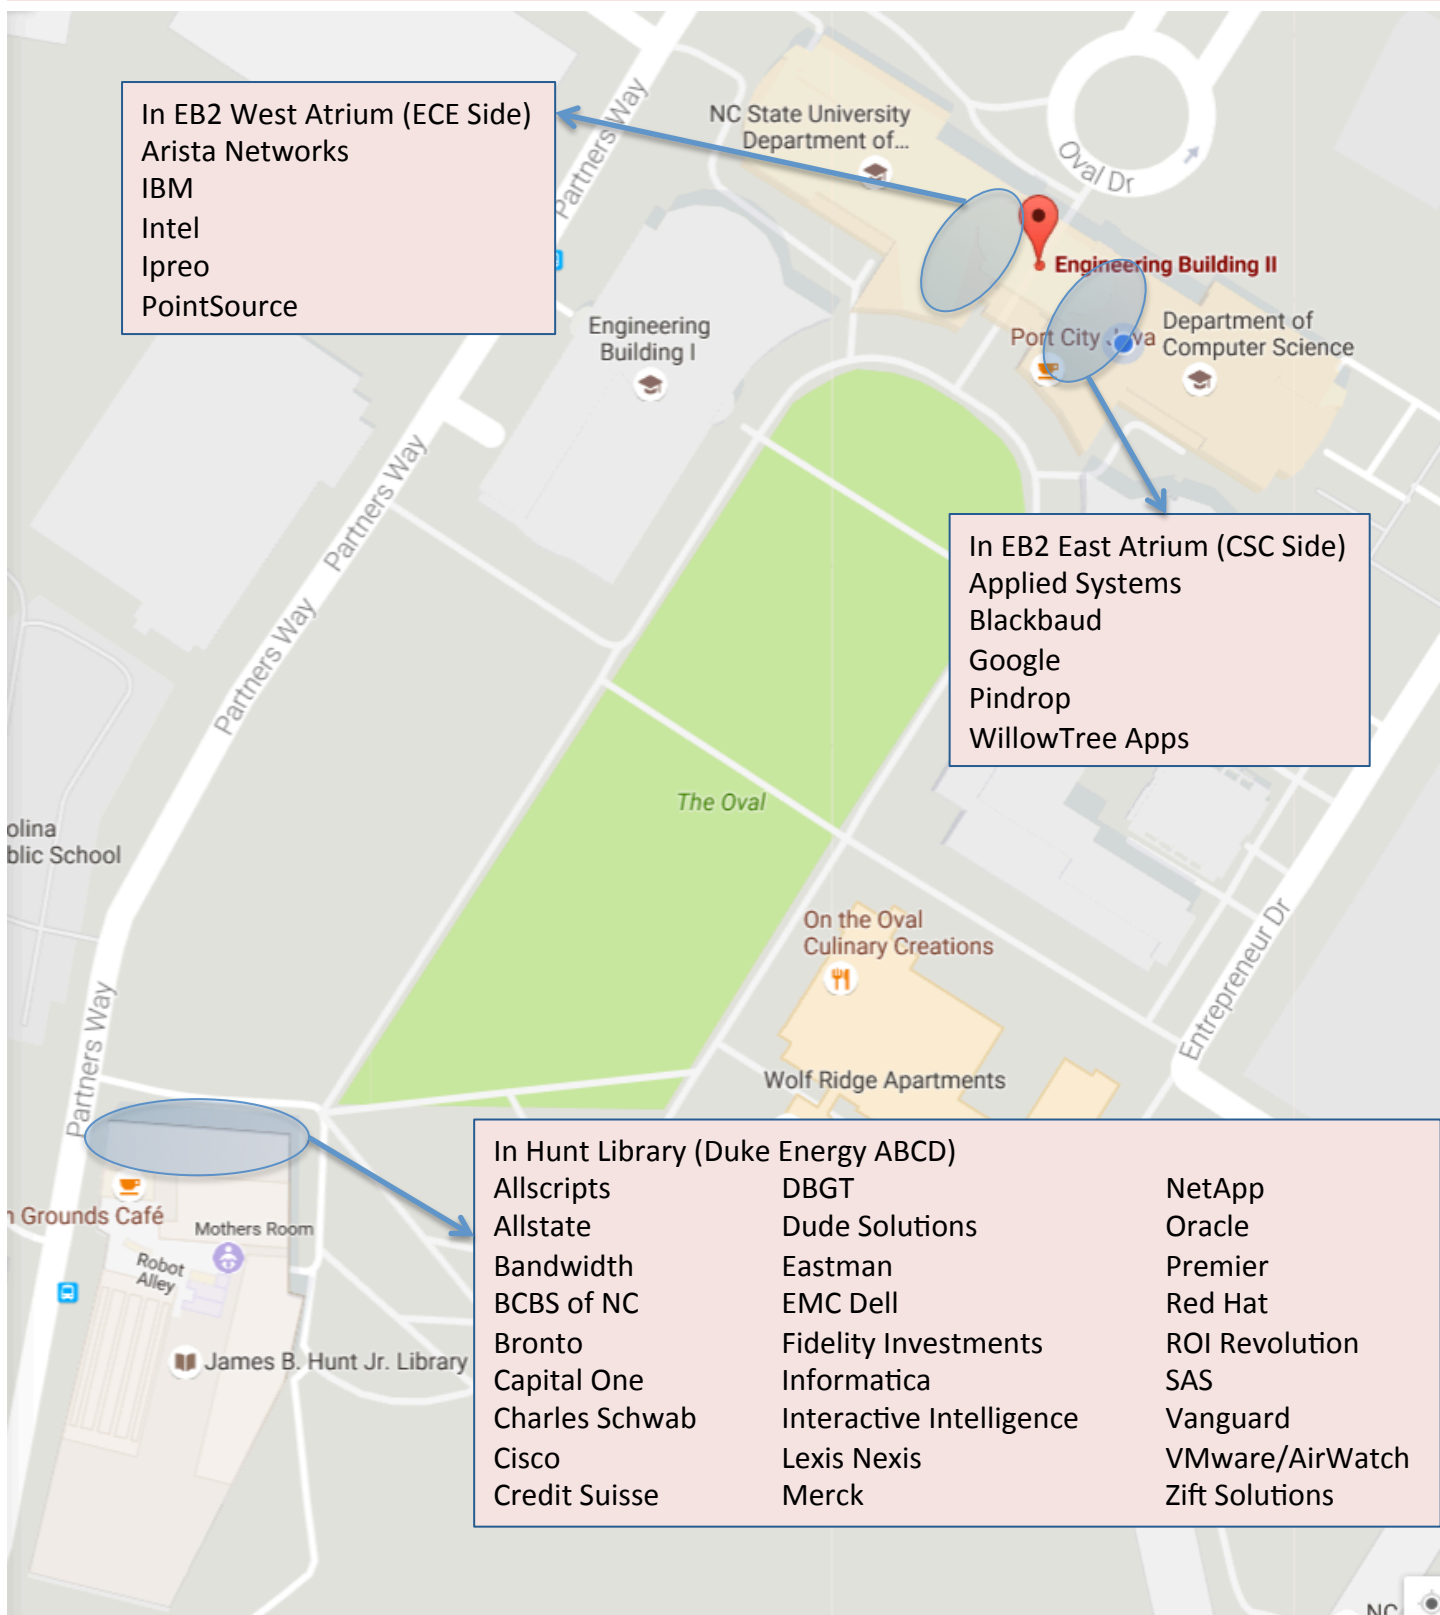

2016 ePartners Career Connection Event

September 19, 2016

Company Locations

In EB2 West Atrium (ECE Side)
 Arista Networks
 IBM
 Intel
 Ipreo
 PointSource

In EB2 East Atrium (CSC Side)
 Applied Systems
 Blackbaud
 Google
 Pindrop
 WillowTree Apps

In Hunt Library (Duke Energy ABCD)

Allscripts	DBGT	NetApp
Allstate	Dude Solutions	Oracle
Bandwidth	Eastman	Premier
BCBS of NC	EMC Dell	Red Hat
Bronto	Fidelity Investments	ROI Revolution
Capital One	Informatica	SAS
Charles Schwab	Interactive Intelligence	Vanguard
Cisco	Lexis Nexis	VMware/AirWatch
Credit Suisse	Merck	Zift Solutions